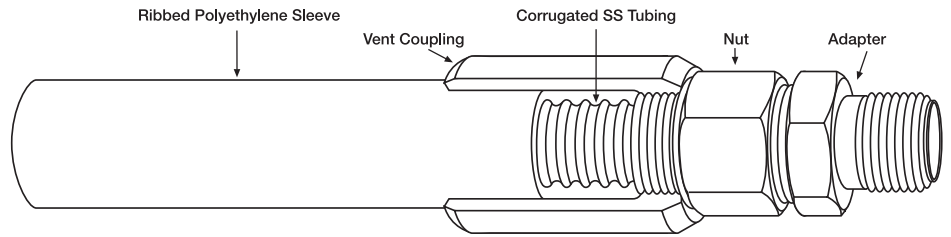

TracPipe® PS-II Underground Gas Piping PATENTED – Improved

Now available! **TracPipe PS-II** is a pre-sleeved gas installation system for underground, rooftop, or exterior wall applications that is more cost-effective and easier to install vs. our original **TracPipe PS** system.

Tubing

Description	Part Number	Size	Reel Length	Lb./Reel	Trade Price
TracPipe PS-II 3/8"	FGP-UGP-375-250	3/8"	250 ft./reel	57.5	$6.25/ft.
TracPipe PS-II 1/2"	FGP-UGP-500-250	1/2"	250 ft./reel	82.5	$7.12/ft.
TracPipe PS-II 1/2"	FGP-UGP-500-100	1/2"	100 ft./reel	33	$7.12/ft.
TracPipe PS-II 3/4"	FGP-UGP-750-250	3/4"	250 ft./reel	107.5	$9.03/ft.
TracPipe PS-II 3/4"	FGP-UGP-750-100	3/4"	100 ft./reel	43	$9.03/ft.
TracPipe PS-II 1"	FGP-UGP-100-250	1"	250 ft./reel	142.5	$12.17/ft.
TracPipe PS-II 1"	FGP-UGP-100-100	1"	100 ft./reel	57	$12.17/ft.
TracPipe PS-II 1-1/4"	FGP-UGP-125-150	1-1/4"	150 ft./reel	137	$16.34/ft.
TracPipe PS-II 1-1/2"	FGP-UGP-150-150	1-1/2"	150 ft./reel	150.5	$30.60/ft.
TracPipe PS-II 2"	FGP-UGP-200-150	2"	150 ft./reel	220	$36.48/ft.

Male Adapters

Description	Part Number	Size	Pkg.Qty.	Lb.	Trade Price
TracPipe PS-II Male Adapter	FGP-UGF-375	3/8" NPT Male	25/box	.45	$53.52/ea.
TracPipe PS-II Male Adapter	FGP-UGF-500	1/2" NPT Male	20/box	.50	$53.83/ea.
TracPipe PS-II Male Adapter	FGP-UGF-750	3/4" NPT Male	16/box	.65	$64.78/ea.
TracPipe PS-II Male Adapter	FGP-UGF-1000	1" NPT Male	9/box	.90	$77.63/ea.
TracPipe PS-II Male Adapter	FGP-UGF-1250	1-1/4" NPT Male	9/box	1.60	$174.21/ea.
TracPipe PS-II Male Adapter	FGP-UGF-1500	1-1/2" NPT Male	9/box	2.65	$310.55/ea.
TracPipe PS-II Male Adapter	FGP-UGF-2000	2" NPT Male	5/box	4.30	$455.12/ea.

Couplings

Description	Part Number	Size	Pkg.Qty.	Lb.	Trade Price
TracPipe PS-II Coupling	FGP-UGC-375	3/8" T/P Coupling	25/box	.65	$104.22/ea.
TracPipe PS-II Coupling	FGP-UGC-500	1/2" T/P Coupling	20/box	.70	$102.36/ea.
TracPipe PS-II Coupling	FGP-UGC-750	3/4" T/P Coupling	16/box	1.05	$122.57/ea.
TracPipe PS-II Coupling	FGP-UGC-1000	1" T/P Coupling	9/box	1.40	$148.95/ea.
TracPipe PS-II Coupling	FGP-UGC-1250	1-1/4" T/P Coupling	9/box	2.50	$328.92/ea.
TracPipe PS-II Coupling	FGP-UGC-1500	1-1/2" T/P Coupling	8/box	4.25	$562.43/ea.
TracPipe PS-II Coupling	FGP-UGC-2000	2" T/P Coupling	5/box	6.90	$812.10/ea.